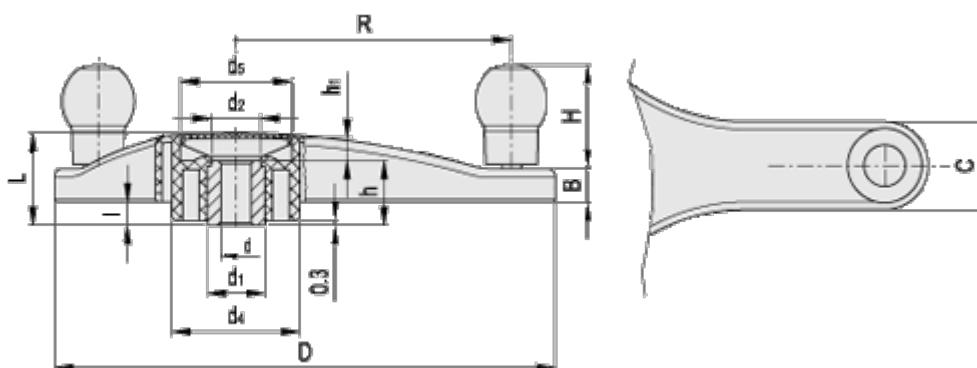

Article number: 23102081111

Description: E+G Handwheel
EYK.275+I A-20-C1

Measures

B	= 21	H	= 65
C	= 50	h	= 38
D	= 275	h1	= 14
d1	= 35	l	= 19.5
d2	= 33	L	= 54
d4	= 76	R	= 112.5
d5	= 70		
d h7	= 20		